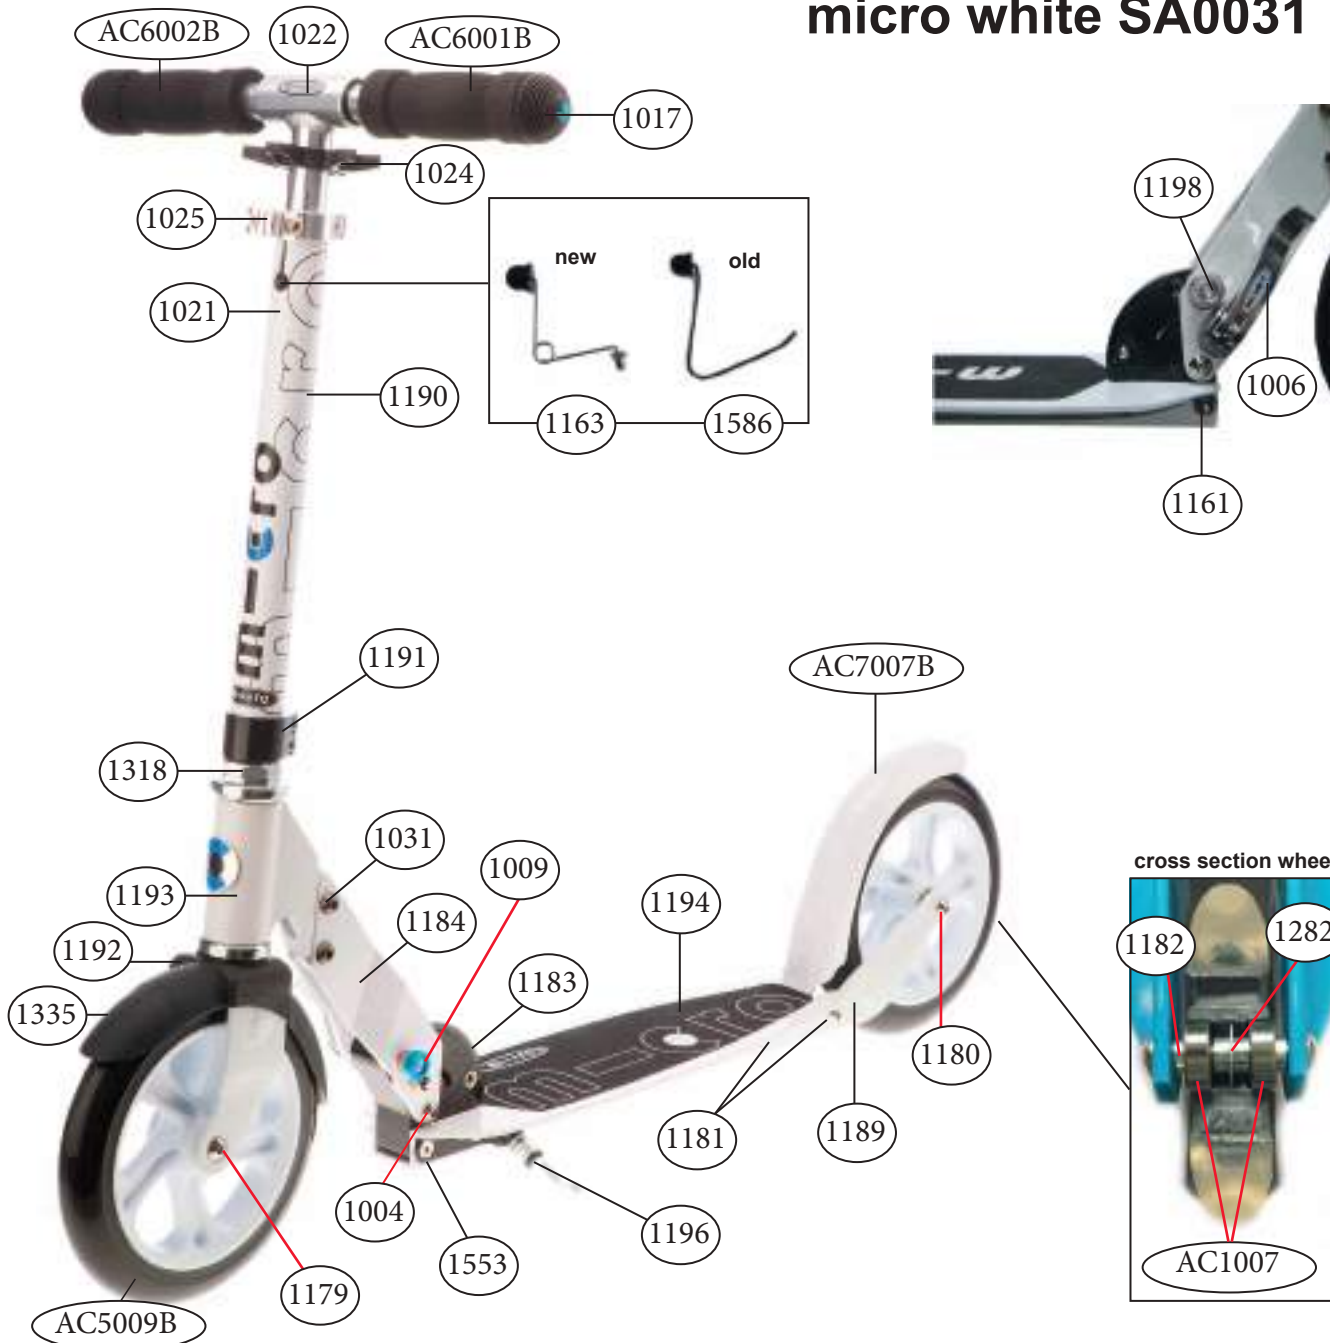

micro white SA0031

article no.	article	info
AC6001B	high density foam hand grip	pair
AC6002B	complete handgrip, tube plug, shockcord	pair
1004	axle	44 mm
1006	quick release	
1009	blue push button	
1017	tube plug with shockcord	pair
1021	plastic linkage tube	
1022	t-tube	
1024	folded handgrips holder	
1025	quick-acting clamp	
1031	bolt for holder plates	
1161	folding block screw right	
1163 / 1586	bolt & spring t-bar	
1179	axle	43 mm
1180	back axle	62 mm
1181	axle	47mm
1182	spacer (outside) back wheel	
1183	folding block	
1184	holder plates left and right	
1185	brake plate	
1186	brake spring	
1187	brake bolt	
1189	fastening elements wheel back	
1190	lower t-tube	
1191	lower clamp	
1192	steering fork	
1193	steering head	
1194	deck with griptape	
1195	griptape	
1196	kickstand with two screws	Set
1198	silver push button	
1282	spacer (inside) wheel	
1318	complete headset	
1335	fender	
1553	screw folding block / kick stand left	
AC5009B	wheel complete blister	200 mm
AC7007B	brake complete blister	
AC1007	single bearing ABEC 5