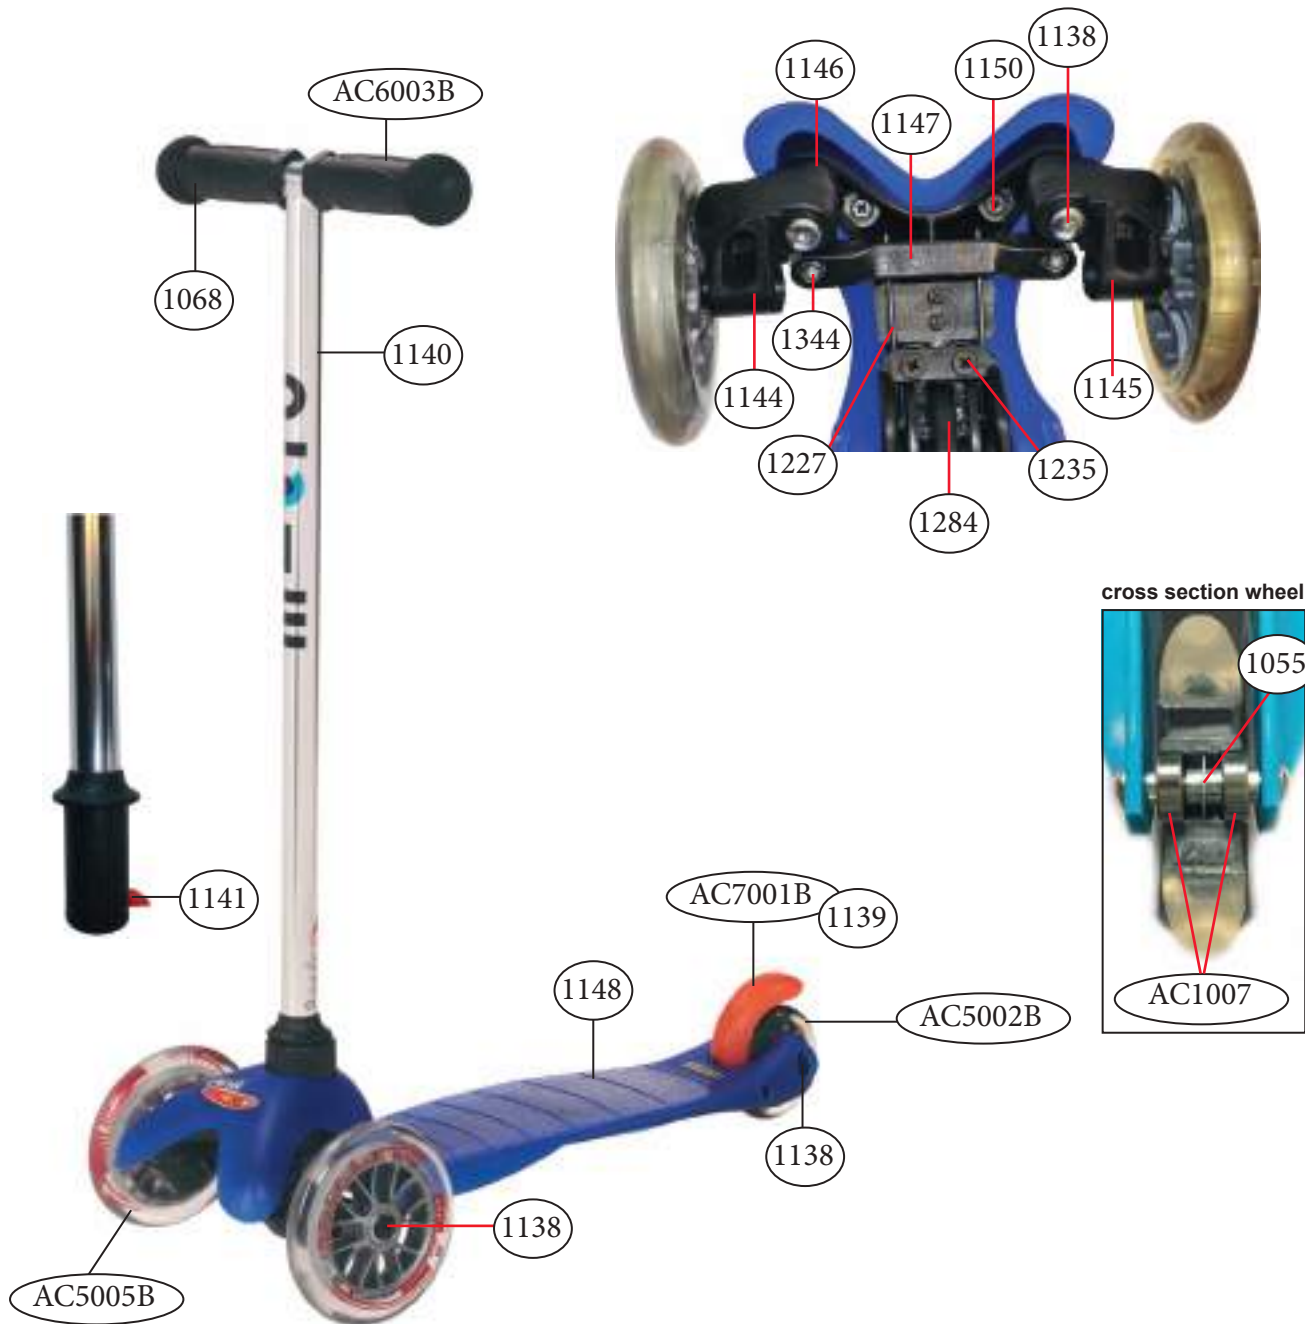

micro g-bike + GB0002, GB0003 with airwheel

cross section wheel

micro g-bike GB0020

article no.	article	info
AC6003B	high density rubber hand grip	pair
1025	quick-acting clamp	
1030	complete headset	
1105	ball grip unit kickboard	
1152	holder plate unit T-bar	
1154	saddle	
1179	back axle	43 mm
1181	front axle	47 mm
1282	spacer (inside) wheel	
1286	steering fork	
1287	brake levers	
1485	frame	
AC5010B	wheel complete blister	200 mm
AC5012B	air wheel complete blister	200 mm
AC1007	single bearing ABEC 5	

mini micro MM0001

article no.	article	info
AC6003B	high density rubber hand grip	pair
1055	spacer (inside) wheel	
1068	rubber grips black pair	
1138	axle	42 mm
1140	handlebar completely	
1141	push button handle grip	
1142	U-bend	old model
1144	shank left	
1145	shank right	
1146	stop washer left and right	pair
1147	steering link	
1148	deck	
1150	screws for deck	piece
1227	B-bend	
1235	screw for b-bend	pair
1284	body (black)	
1336	handlebar short version	
1344	axle for steering link	piece
AC7001B	brake complete blister	
1139	brake complete	
1587	nut for brake	
1588	screw for brake	
AC5005B	front wheel complete blister	120 mm
AC5002B	back wheel complete blister	80 mm
AC1007	single bearing ABEC 5	