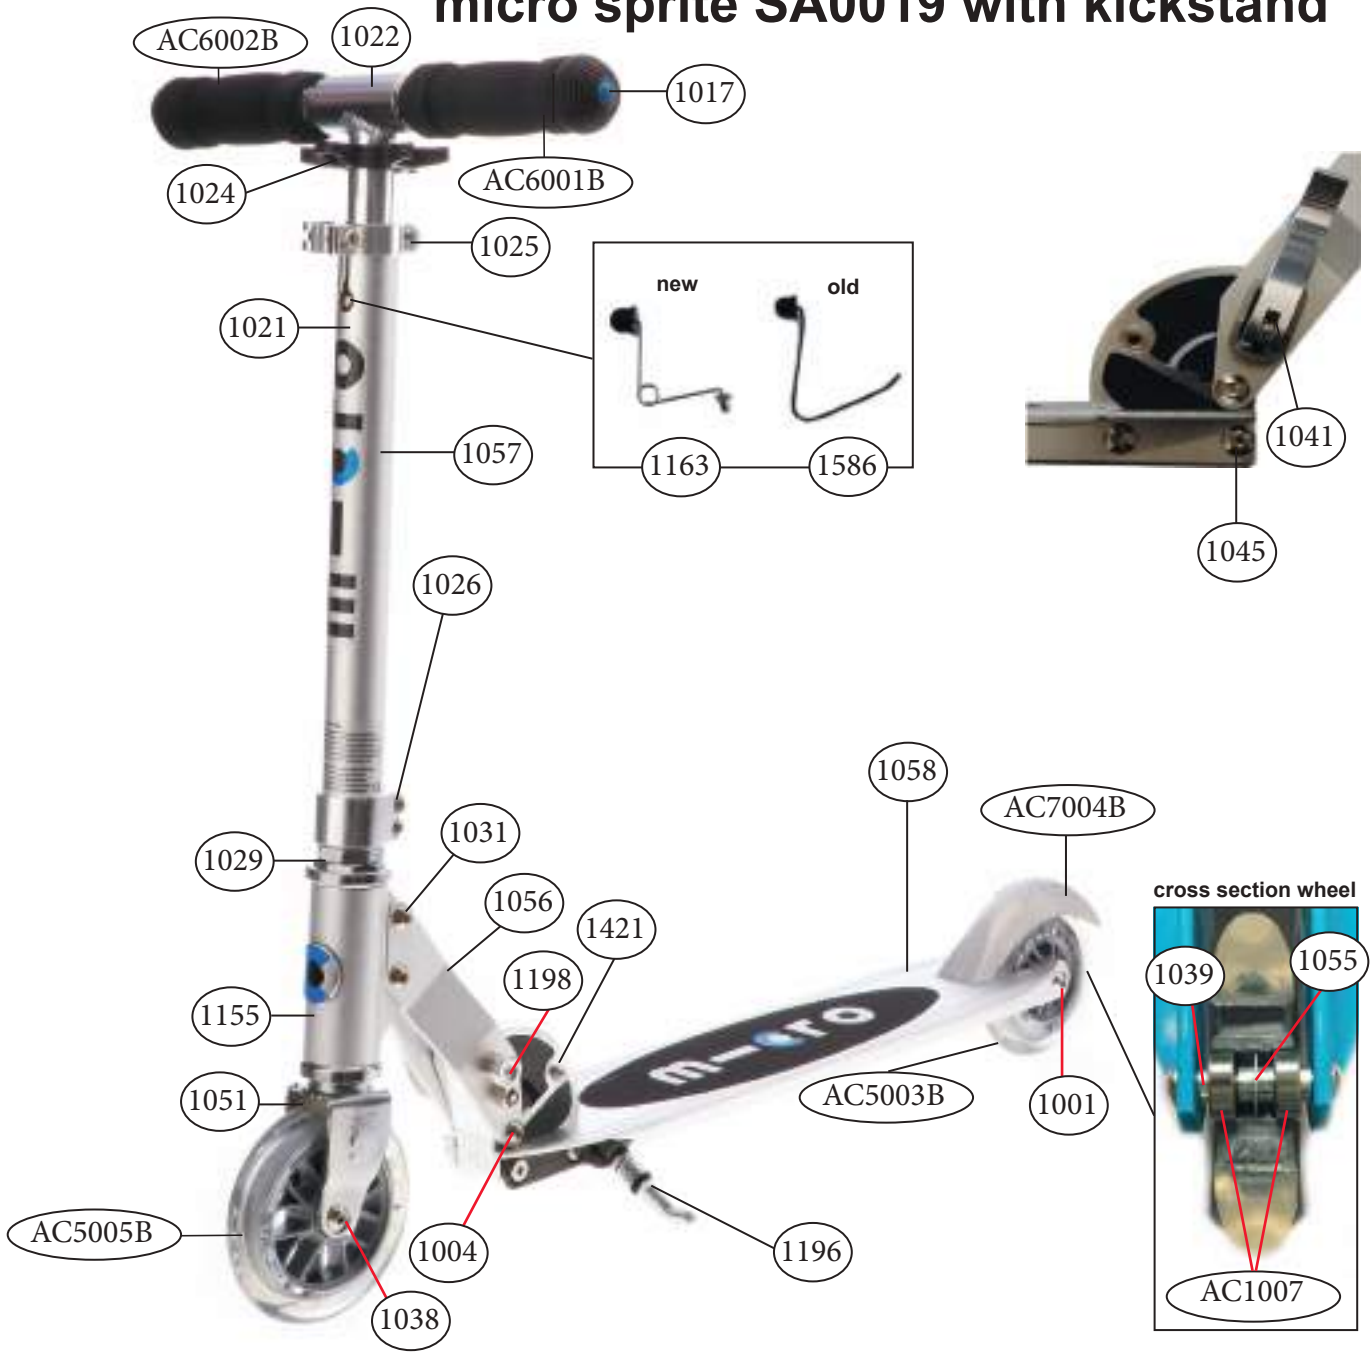

micro sprite SA0019 with kickstand

article no.	article	info
AC6001B	high density foam hand grip	pair
AC6002B	complete handgrip, tube plug, shockcord	pair
1001	back axle	40 mm
1004	axle	44 mm
1017	tube plug with shockcord	pair
1021	plastic linkage tube	
1022	t-tube	
1024	folded handgrips holder	
1025	quick-acting clamp	
1026	lower clamp	
1029	complete headset	
1031	bolt for holder plates	19 mm
1038	front axle	30 mm
1039	spacer (outside) back wheel	pair
1041	quick release	
1045	folding block screw right	39 mm
1046	brake plate	
1047	brake spring	
1048	brake bolt	
1051	steering fork	
1054	griptape	
1055	spacer (inside wheel)	
1056	holder plates left and right	
1057	lower t-tube	
1058	deck with griptape	
1155	steering head	
1163	bolt & spring t-bar	
1196	kickstand with two screws	Set
1198	silver push button	
1421	folding block	
1586	bolt & spring t-bar	
AC5003B	wheel back complete blister	100 mm
AC5005B	front wheel complete blister	120 mm
AC7004B	brake complete blister	
AC1007	single bearing ABEC 5