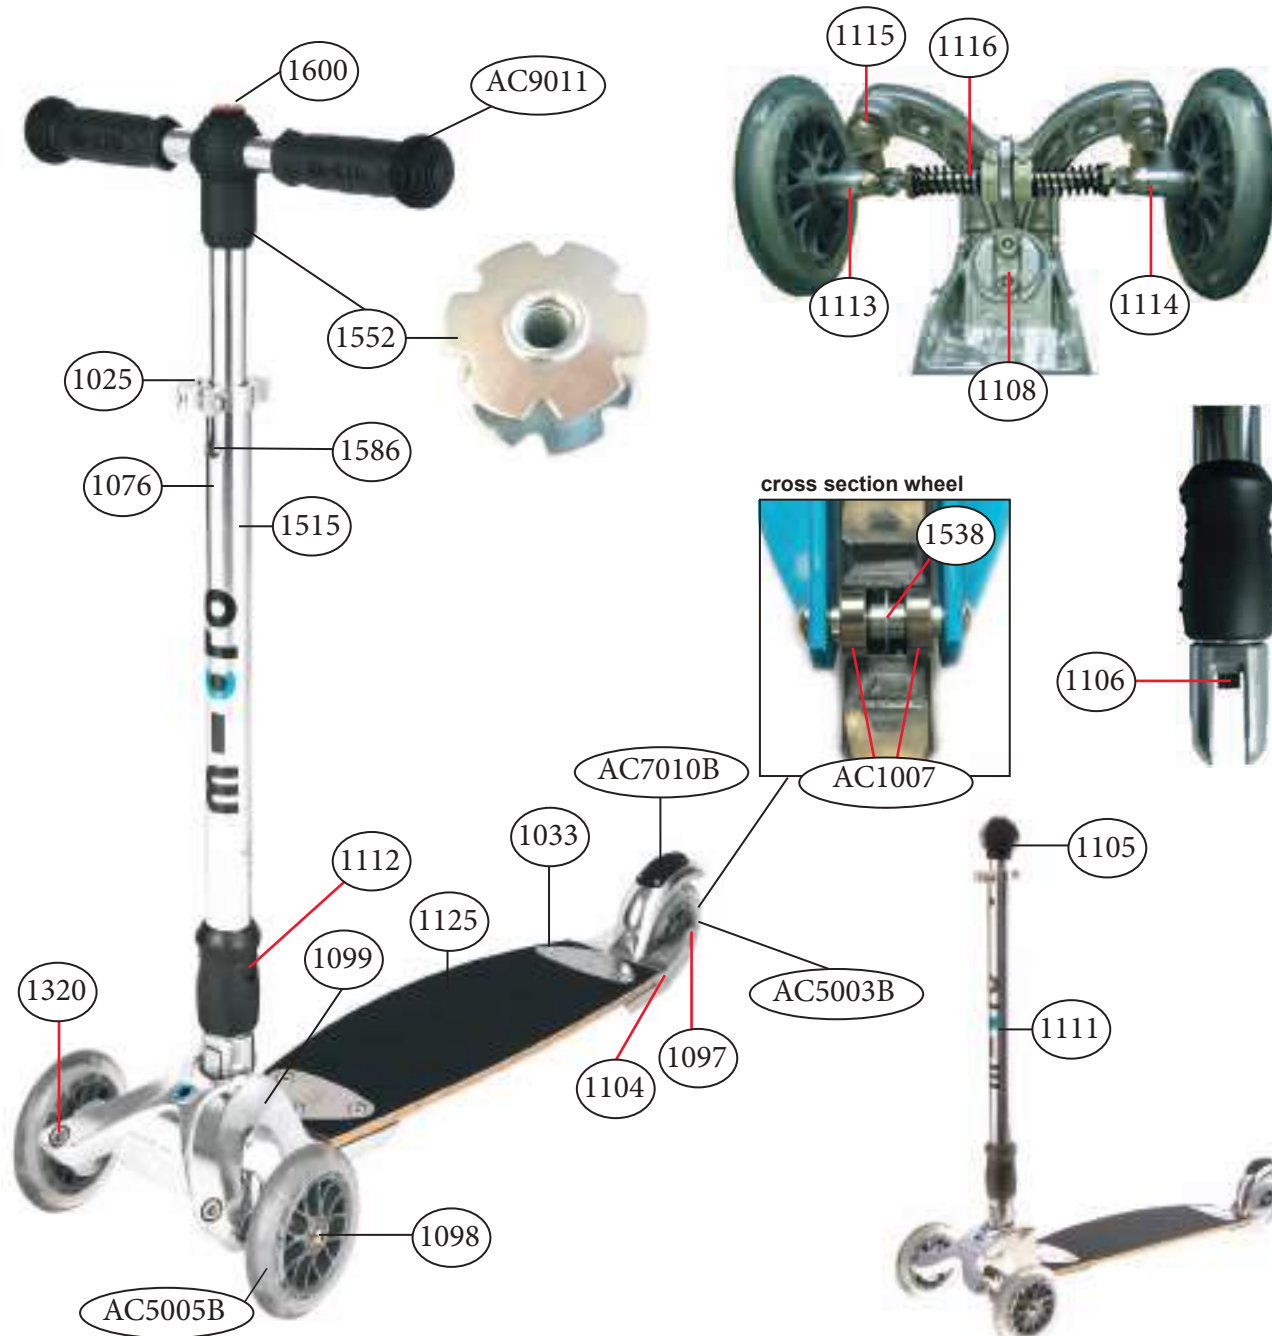

micro kickboard original interchangeable KB0021

article no.	article	info
AC9011	Interchangeable	
1025	lower clamp	
1033	board fixation screws	set
1076	plastic linkage tube	
1097	back axle	36 mm
1098	front axle	57 mm
1099	steering head complete no wheel	
1100	brake plate	
1101	brake spring	
1102	brake bolt	
1104	back part with brake no wheel	
1105	ball grip unit kickboard	
1106	bolt folding mechanism	
1108	fixing screws handle bar	
1111	handle bar complete	
1112	release axle for folding mechanism	
1113	shank left	
1114	shank right	
1115	mounting screws / washer / two plastic sleeves	set
1116	steering link complete	
1125	deck with griptape	
1126	griptape	
1320	fixing screw	
1414	t-handle bar complete	
1515	handle bar complete	
1538	spacer (inside) wheel	
1552	star nut	
1586	bolt & spring t-bar	
1600	end cap (swiss design logo)	
AC5003B	back wheel complete blister	100 mm
AC5005B	front wheel complete blister	120 mm
AC6003B	handle blister	pair
AC7010B	brake complete blister	
AC1007	single bearing ABEC 5