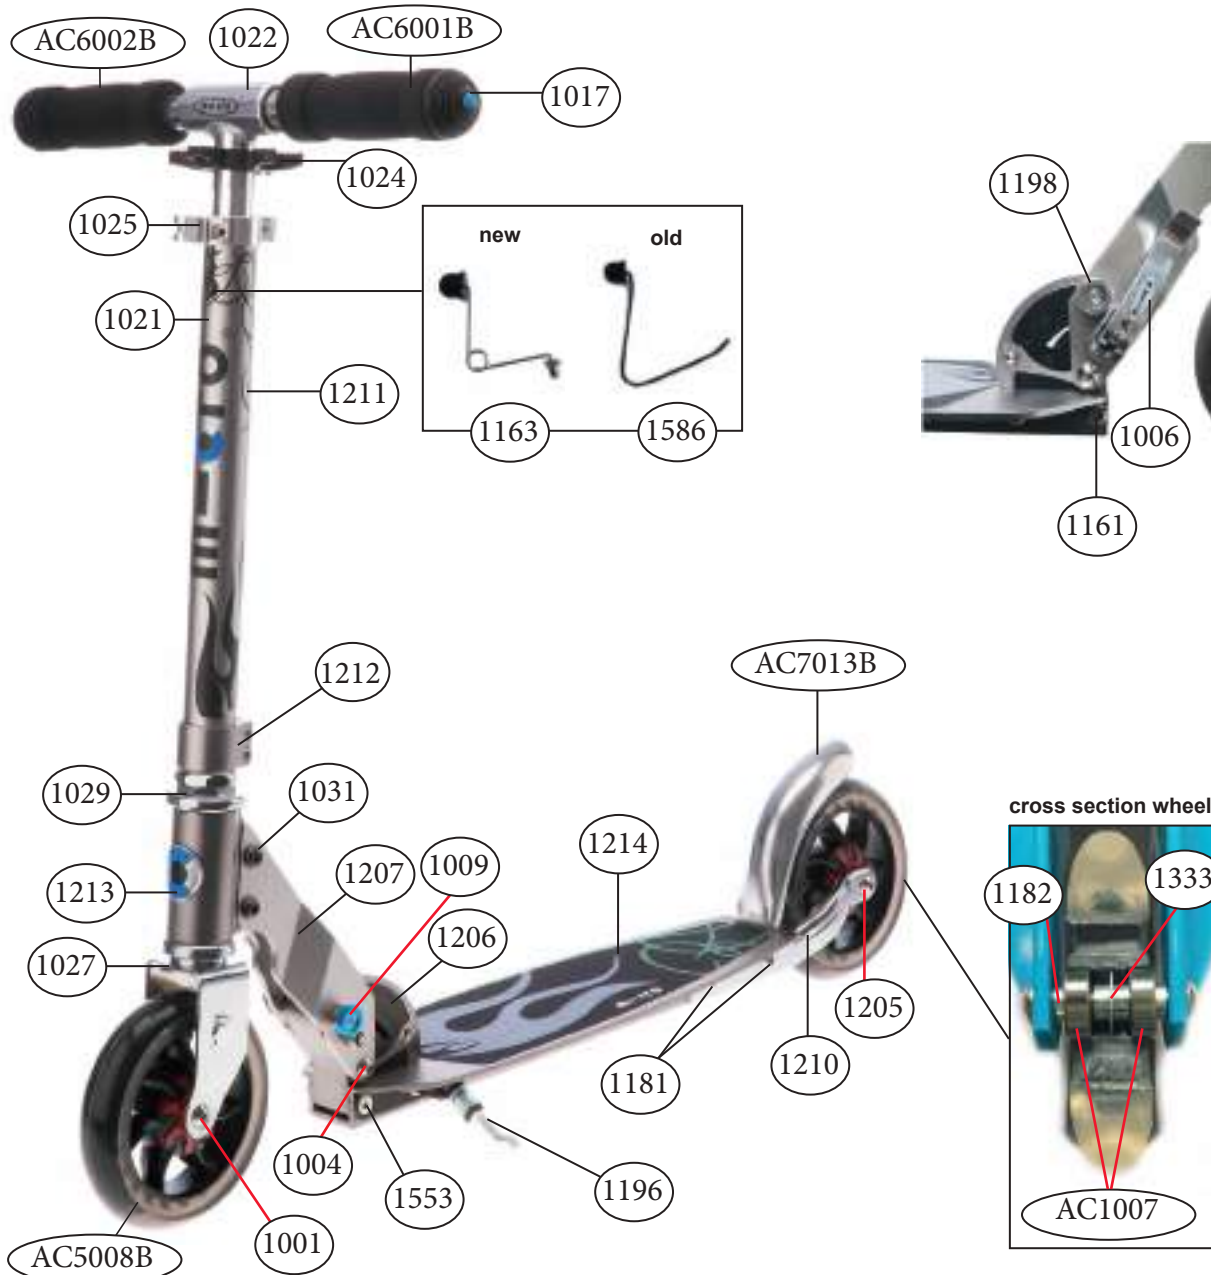

micro speed SA0033

article no.	article	info
AC6001B	high density foam hand grip	pair
AC6002B	complete handgrip, tube plug, shockcord	pair
1001	axle	40 mm
1004	axle	44 mm
1006	quick release	
1009	blue push button	
1017	tube plug with shockcord	pair
1021	plastic linkage tube	
1022	t-tube	
1024	folded handgrips holder	
1025	quick-acting clamp	
1027	steering fork	
1029	complete headset	
1031	bolt for holder plates	
1161	folding block screw right	
1023	bolt & spring t-bar	
1181	axle	47mm
1182	spacer (outside) back wheel	
1187	brake bolt	
1196	kickstand with two screws	Set
1198	silver push button	
1204	griptape	
1205	back axle	59 mm
1206	folding block	
1207	holder plates left and right	
1210	fastening elements wheel back	
1211	lower t-tube	
1212	lower clamp	
1213	front holder	
1214	deck with griptape	
1333	spacer (inside wheel)	
1412	brake plate	
1413	brake spring	
1553	screw folding block / kick stand left	
1586	bolt & spring t-bar	
AC5008B	wheel complete blister	145 mm
AC7013B	brake complete blister	
AC1007	single bearing ABEC 5