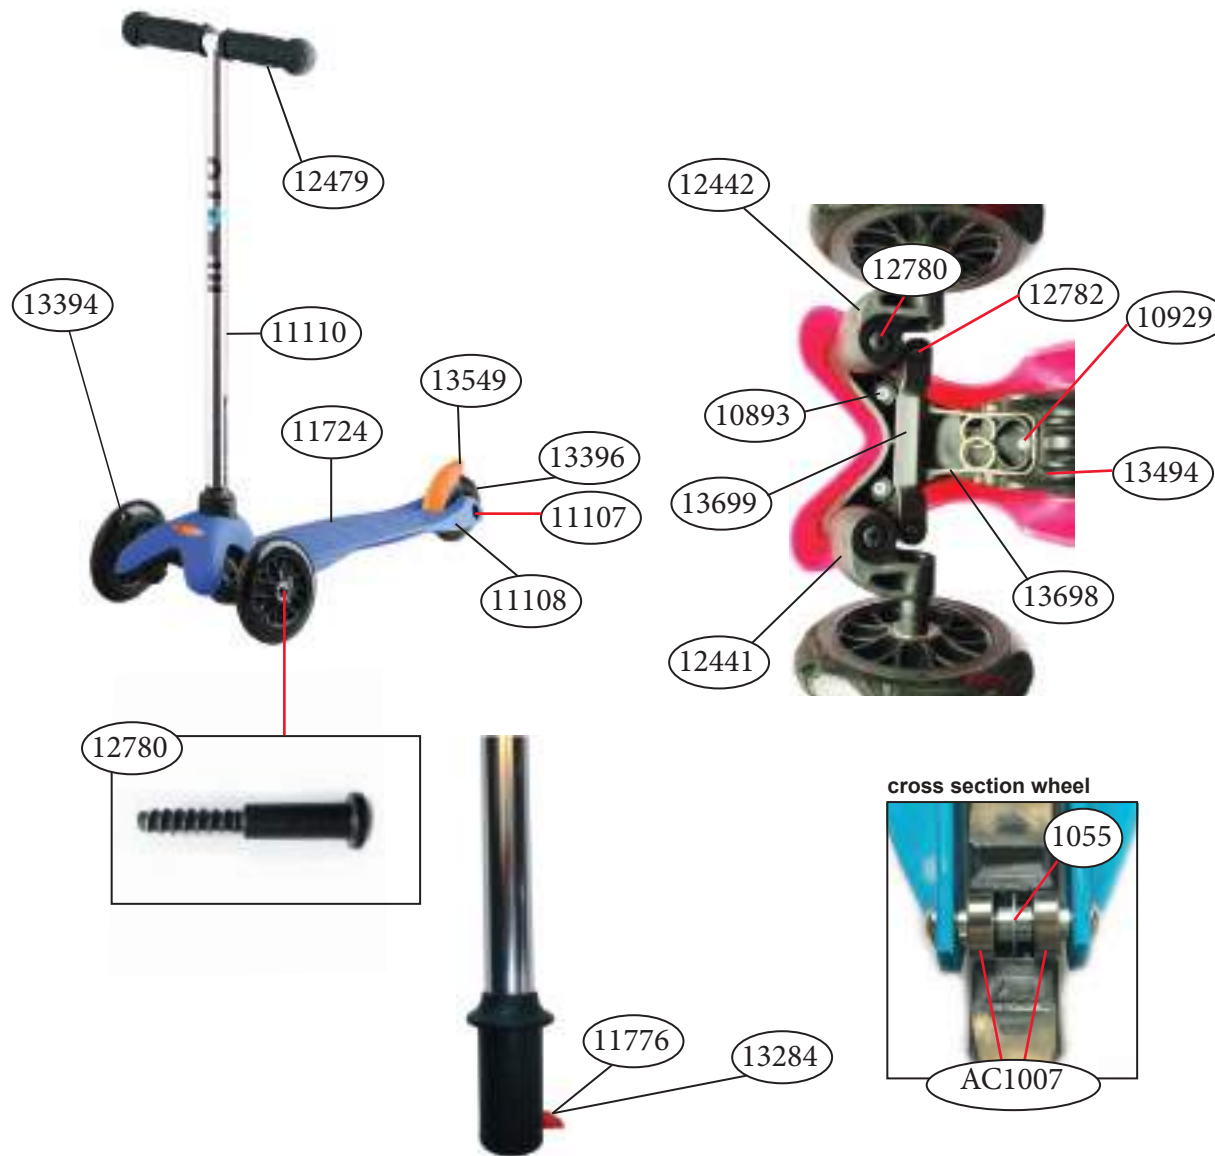

mini micro sporty MM0079 (Germany)

article no.	article	info
1055	spacer (inside) wheel	
10893	screws for deck 8 pieces	piece
10929	screw for b-bend	
11107	axle	41.5 mm
11108	brake pin	
11109	brake spring	
11110	handlebar completely silver, rubber grips black	
11724	deck blue	
11776	red clip for t-bar	
12441	shank left	
12442	shank right	
12479	rubber hand grip black	
12780	axle (remform screw with shaft)	45 mm
12782	axle short	
13699	steering link	
13284	spring for clip at t-bar	
13394	wheel black (front)	
13396	wheel black (back)	
13494	body (black)	
13549	brake orange	
13698	u-bend	
AC1007	single bearing ABEC 5