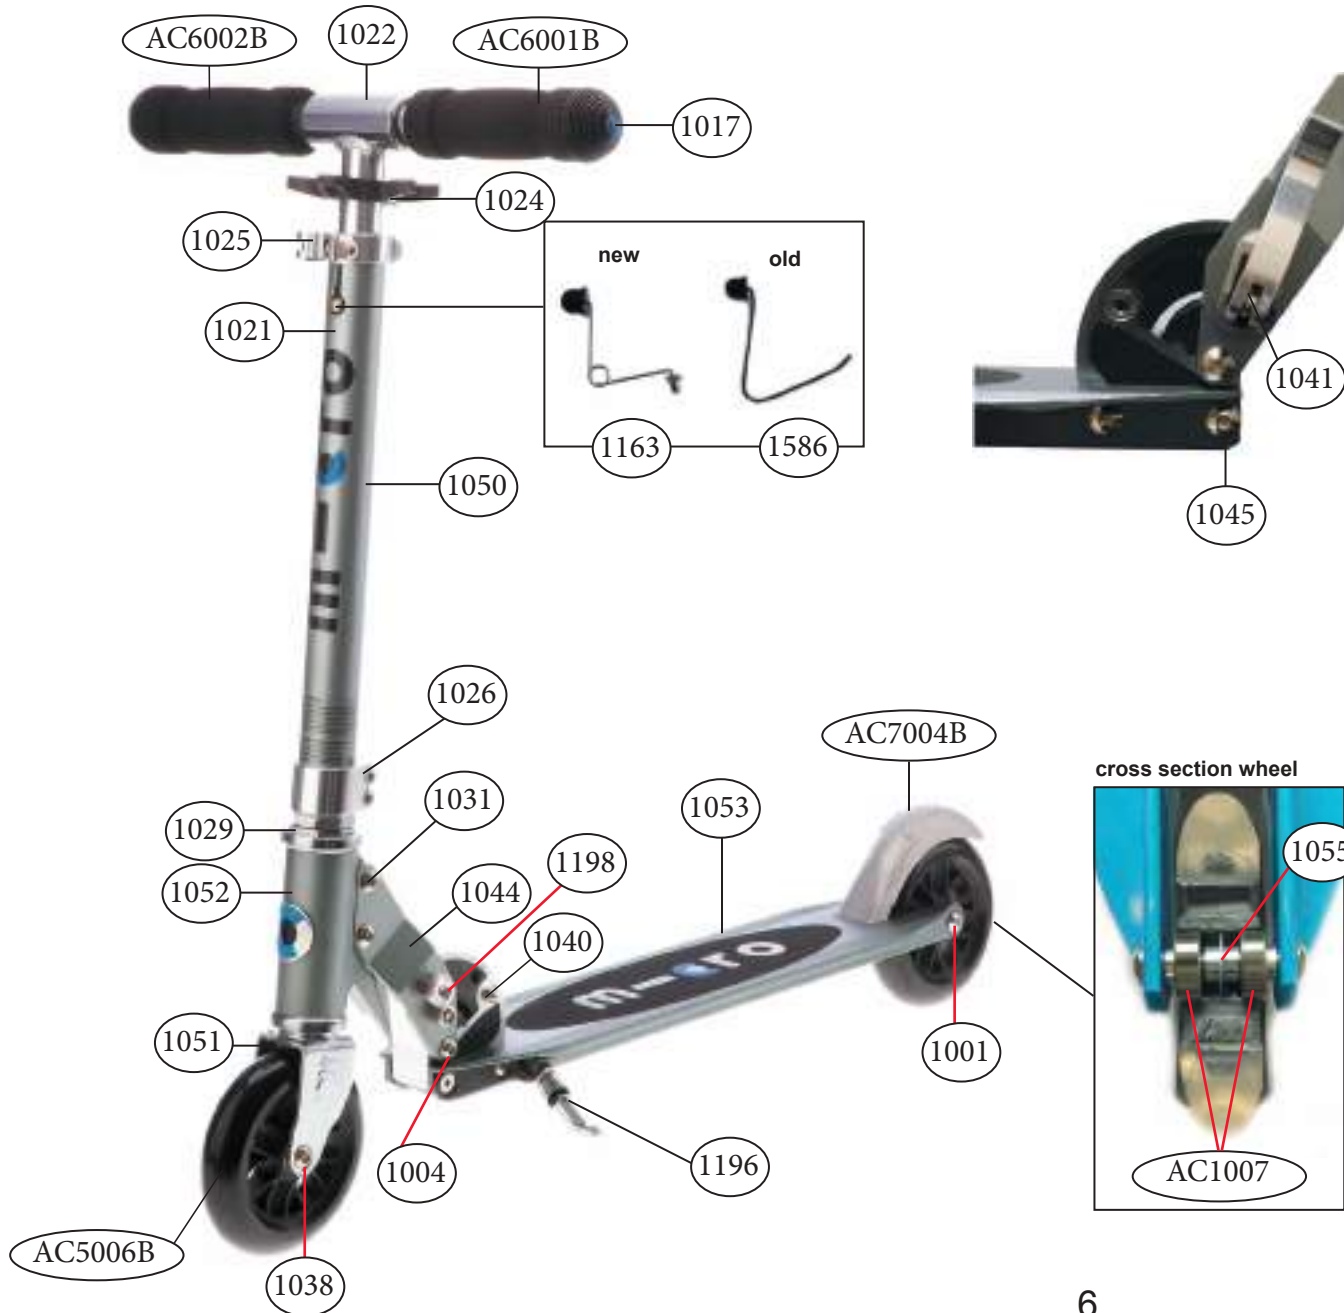

micro bullet SA0017 with kickstand

article no.	article	info
AC6001B	high density foam hand grip	pair
AC6002B	complete handgrip, tube plug, shockcord	pair
1001	back axle	40 mm
1004	axle	44 mm
1017	tube plug with shockcord	pair
1021	plastic linkage tube	
1022	t-tube	
1024	folded handgrips holder	
1025	quick-acting clamp	
1026	lower clamp	
1029	complete headset	
1031	bolt for holder plates	
1038	front axle	30 mm
1040	folding block	
1041	quick release	
1044	holder plates left and right	
1045	folding block screw	39 mm
1046	brake plate	
1047	brake spring	
1048	brake bolt	
1050	lower t-tube	
1051	steering fork	
1052	steering head	
1053	deck with griptape	
1054	griptape	
1163	bolt & spring t-bar	
1196	kickstand with two screws	Set
1198	silver push button	
1586	bolt & spring t-bar	
AC5006B	wheel complete blister	120 mm
AC7004B	brake complete blister	
AC1007	single bearing ABEC 5