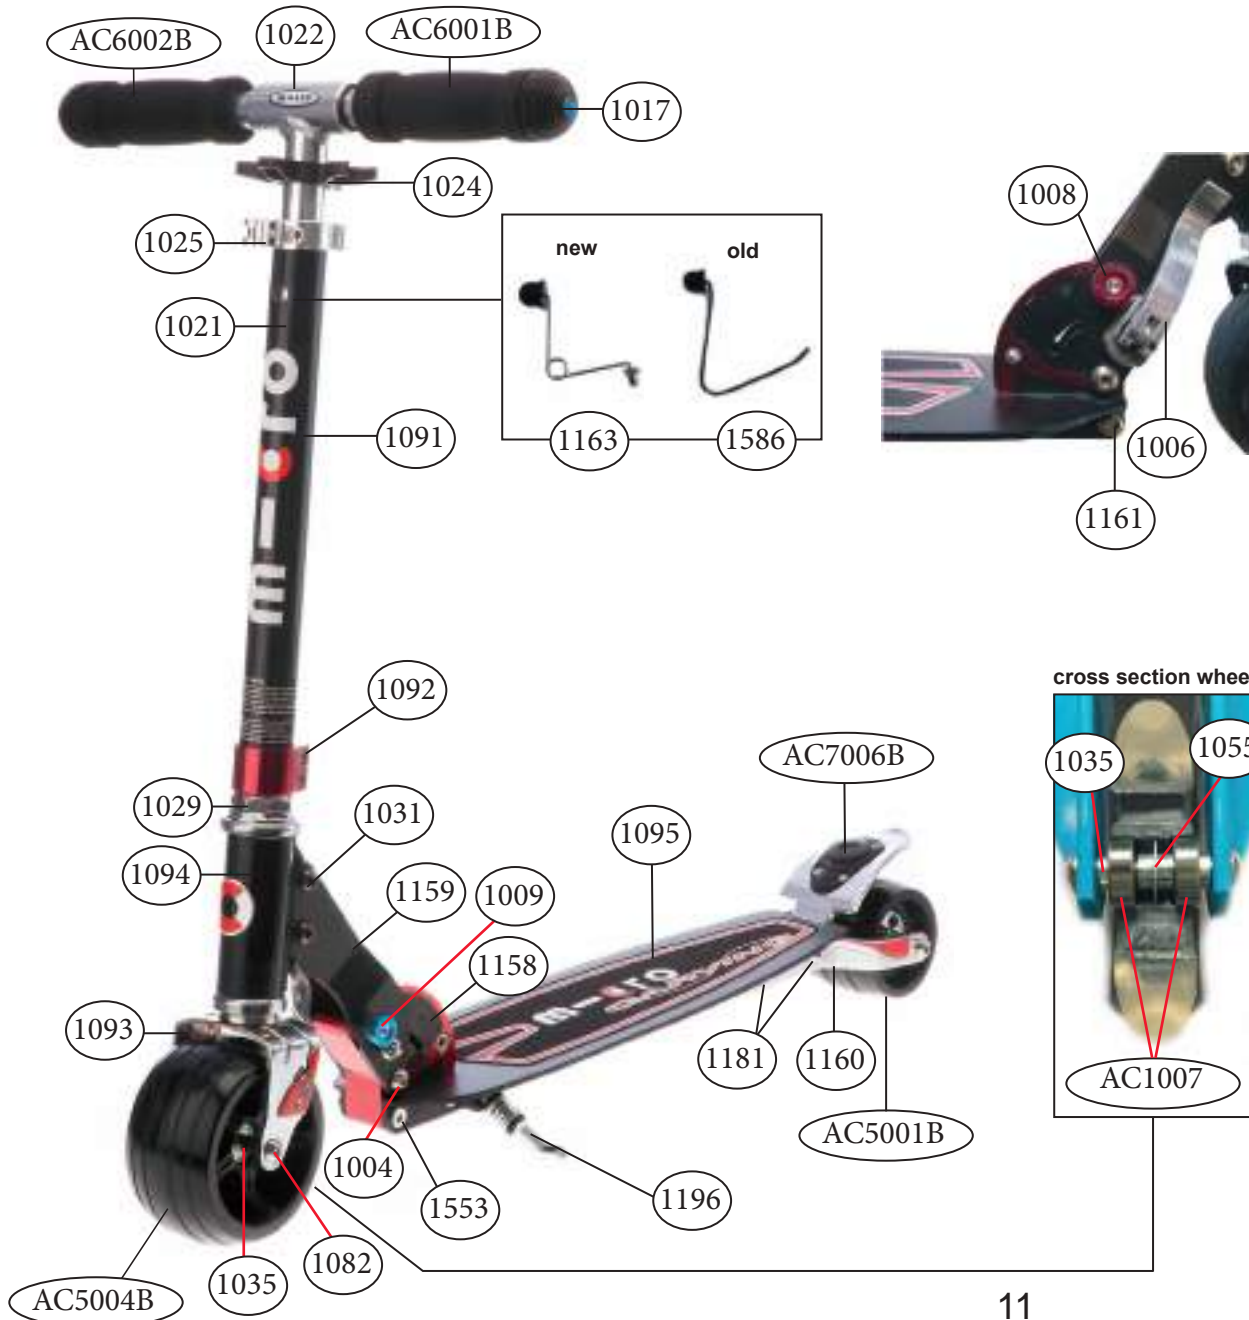

micro light SA0020

article no.	article	info
AC6003B	high density rubber hand grip	pair
1001	back axle	40 mm
1029	complete headset	
1038	front axle	30 mm
1039	spacer (outside) back wheel	pair
1051	steering fork	
1059	axle	59 mm
1060	quick release	
1063	quick release unit folding mechanism	
1064	brake plate	
1065	brake spring	
1066	brake bolt	
1069	handlebars no handles	
1070	lower t-tube	
1072	t-tube	
1073	bolt & spring t-bar	
1074	quick-acting clamp	
1075	lower clamp	
1077	steering head	
1079	deck with griptape	
1081	griptape	
1303	spacer (inside wheel)	
1411	holder for handgrip with four screws	set
AC5003B	wheel back complete blister	100 mm
AC5006B	front wheel complete blister	120 mm
AC7003B	brake complete blister	
AC1007	single bearing ABEC 5	

micro light - colors

article nr. and color	steering head	lower t-tube	deck with griptape
■ SA0022 black	1376	1379	1378
■ SA0021 pink	1078	1071	1080

micro monster bullet SA0030

article no.	article	info
AC6001B	high density foam hand grip	pair
AC6002B	complete handgrip, tube plug, shockcord	pair
1004	axle	44 mm
1006	quick release	
1008	red push button	
1009	blue push button	
1017	tube plug with shockcord	pair
1021	plastic linkage tube	
1022	t-tube	
1024	folded handgrips holder	
1025	quick-acting clamp	
1029	complete headset	
1031	bolt for holder plates	
1035	spacer (outside) front wheel	
1055	spacer (inside) front wheel	
1082	axle	70 mm
1086	brake plate	
1087	brake spring	
1091	lower t-tube	
1092	lower clamp	
1093	steering fork	
1094	steering head	
1095	deck with griptape	
1096	griptape	
1158	folding block	
1159	holder plates left and right	
1160	fastening elements wheel back	
1161	folding block screw right	
1163	bolt & spring t-bar	
1181	axle	47mm
1196	kickstand with two screws	Set
1208	brake bolt	
1553	screw folding block / kick stand left	
1586	bolt & spring t-bar	
AC5001B	wheel back complete blister	100 mm
AC5004B	front wheel complete blister	120 mm
AC7006B	brake complete blister	
AC1007	single bearing ABEC 5	