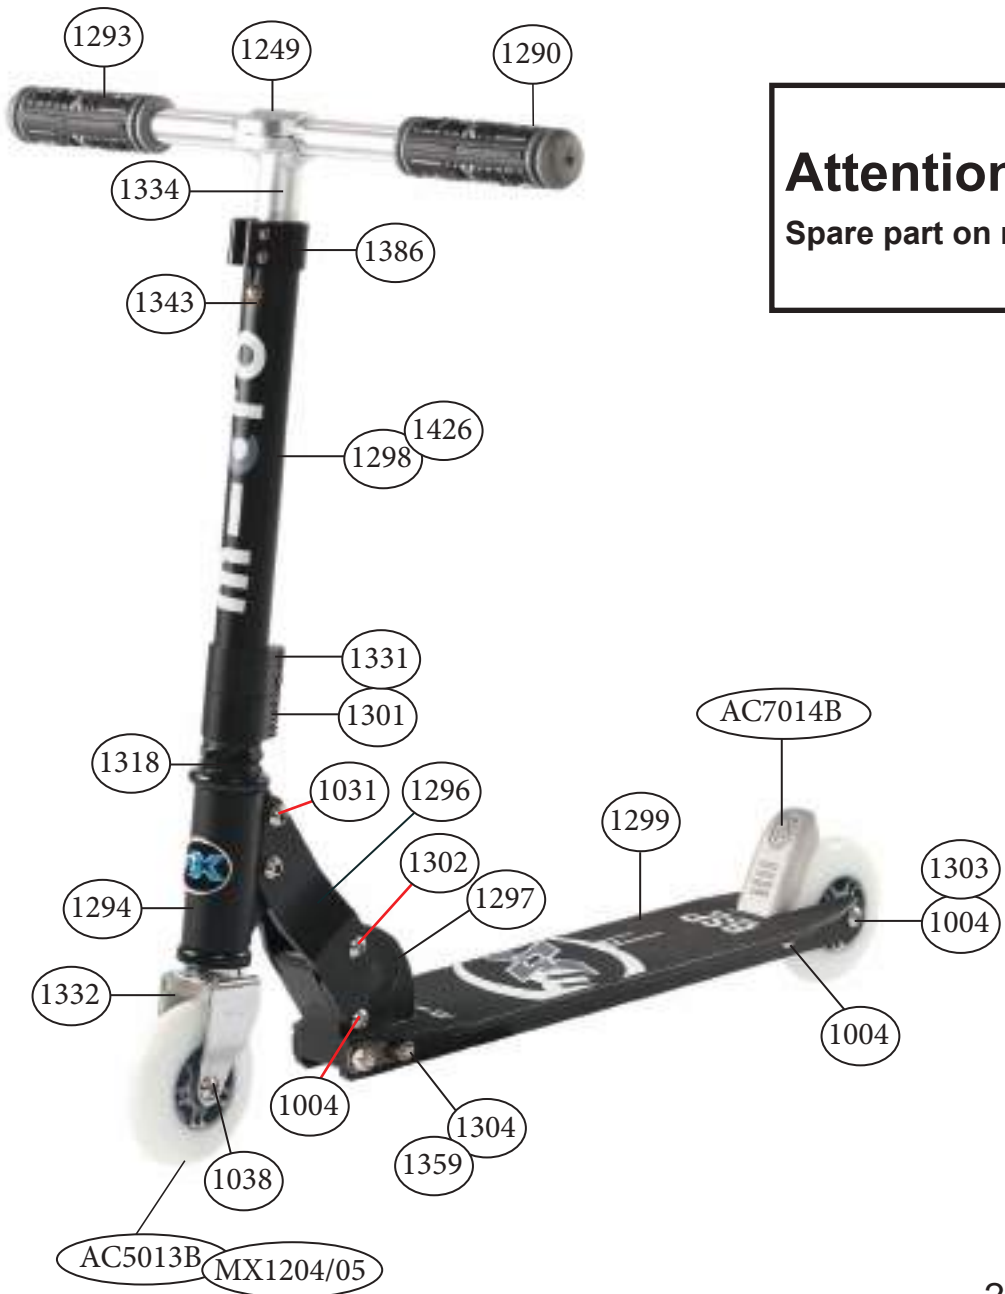

micro bsp SA0062

Attention:
Spare part on request only!

article no.	article	info
1004	brake bolt	
1004	back axle	44 mm
1004	axle	44 mm
1031	bolt for holder plates	19 mm
1038	front axle	30 mm
1246	brake plate	
1247	brake spring	
1249	holder plate unit T-bar	
1290	high density rubber hand grip	pair
1293	handle bar	
1294	steering head	
1296	holder plates left and right	
1297	block	
1298	lower t-tube	
1299	deck with griptape	
1301	lower clamp	
1302	fixing axle	42 mm
1303	spacer back wheel	
1304	screws deck / block	
1305	griptape	
1318	complete headset	
1331	telescope clamp	
1332	steering fork	
1334	handlebar incl. holder plate	
1343	plastic linkage tube	
1359	plates left and right	set
1386	upper clamp	
1426	phillips screw	
AC5013B	wheel complete blister	100 mm
AC7014B	brake complete blister	
MX1204	drilled core wheel red/black	100 mm
MX1205	spoke wheel white/black	100 mm