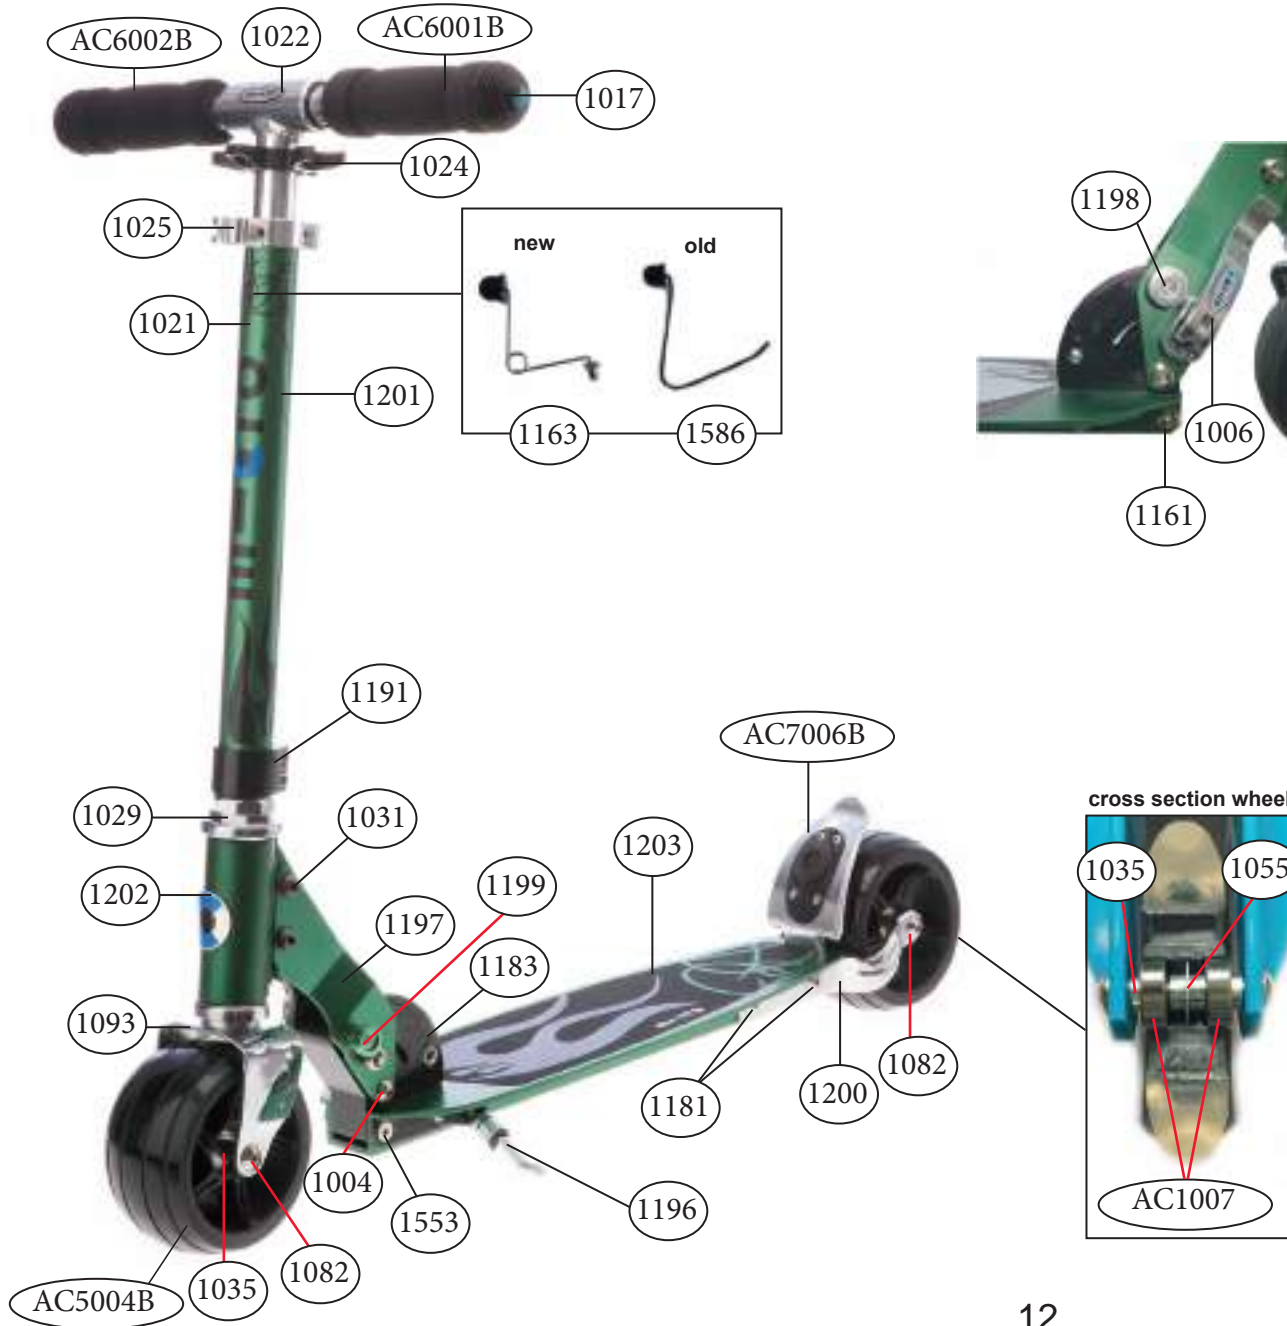

micro rocket SA0032

article no.	article	info
AC6001B	high density foam hand grip	pair
AC6002B	complete handgrip, tube plug, shockcord	pair
1004	axle	44 mm
1006	quick release	
1017	tube plug with shockcord	pair
1021	plastic linkage tube	
1022	t-tube	
1024	folded handgrips holder	
1025	quick-acting clamp	
1029	complete headset	
1031	bolt for holder plates	
1035	spacer (outside) front and back wheel	
1055	spacer (inside) wheel	
1082	axle front and back	70 mm
1086	brake plate	
1087	brake spring	
1093	steering fork	
1161	folding block screw right	
1163	bolt & spring t-bar	
1181	axle	47mm
1183	folding block	
1191	lower clamp	
1196	kickstand with two screws	Set
1197	holder plates left and right	
1198	silver push button	
1199	green push button	
1200	fastening elements wheel back	
1201	lower t-tube	
1202	steering head	
1203	deck with griptape	
1204	griptape	
1208	brake bolt	
1553	screw folding block / kick stand left	
1586	bolt & spring t-bar	
AC5004B	wheel complete blister	120 mm
AC7006B	brake complete blister	
AC1007	single bearing ABEC 5