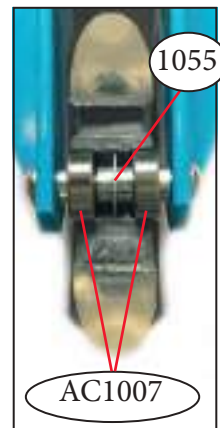

cross section wheel