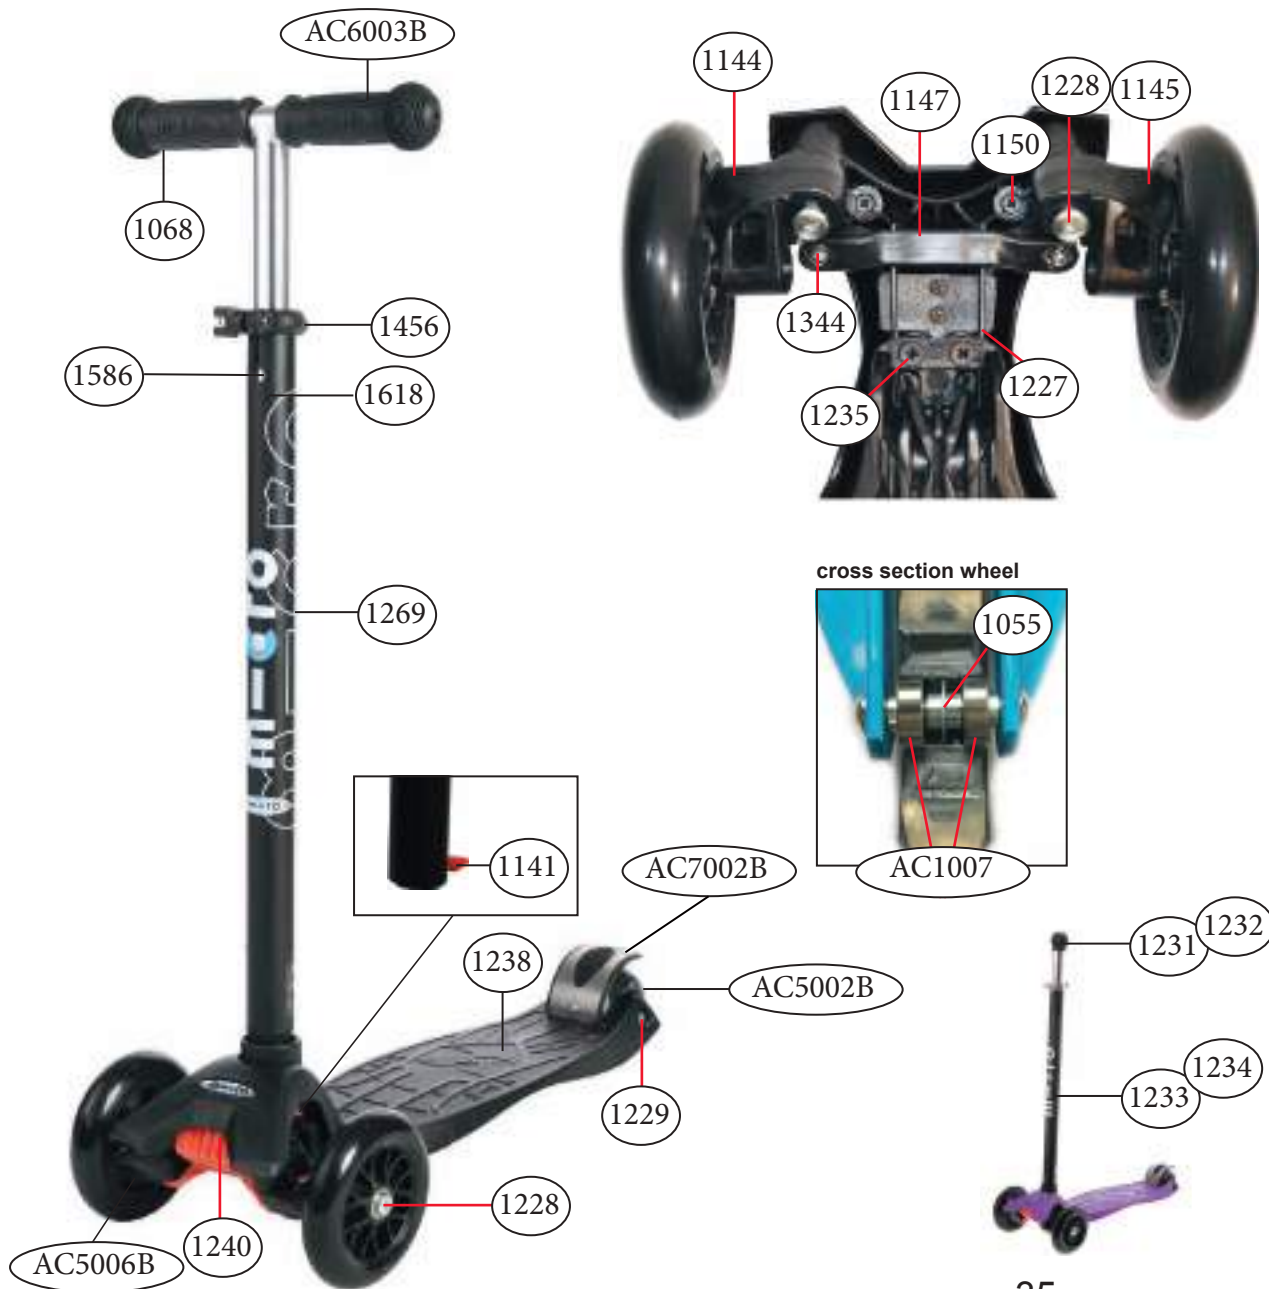

maxi micro MM0015

article no.	article	info
AC6003B	high density rubber hand grip	pair
1055	spacer (inside) wheel	
1068	rubber grips black	set
1141	push-button	
1144	shank left	
1145	shank right	
1147	steering link	
1150	screws for deck 8 pieces	
1227	B-bend	
1228	axle	44 mm
1229	back axle	65 mm
1231	hand grip black	
1232	hand grip purple	
1233	handlebars completely black	
1234	handlebars completely purple	
1235	screws and holder for b-bend	piece
1238	deck black	
1240	lower fender	
1269	lower t-tube complete	
1344	axle for steering link	piece
1456	quick-acting clamp black	
1586	bolt & spring t-bar	
AC7002B	brake complete blister	
1230	brake complete	
1587	nut for brake	piece
1590	screw for brake	piece
1618	plastic linkage tube	
AC5006B	front wheel complete blister	120 mm
AC5002B	back wheel complete blister	80 mm
AC1007	single bearing ABEC 5