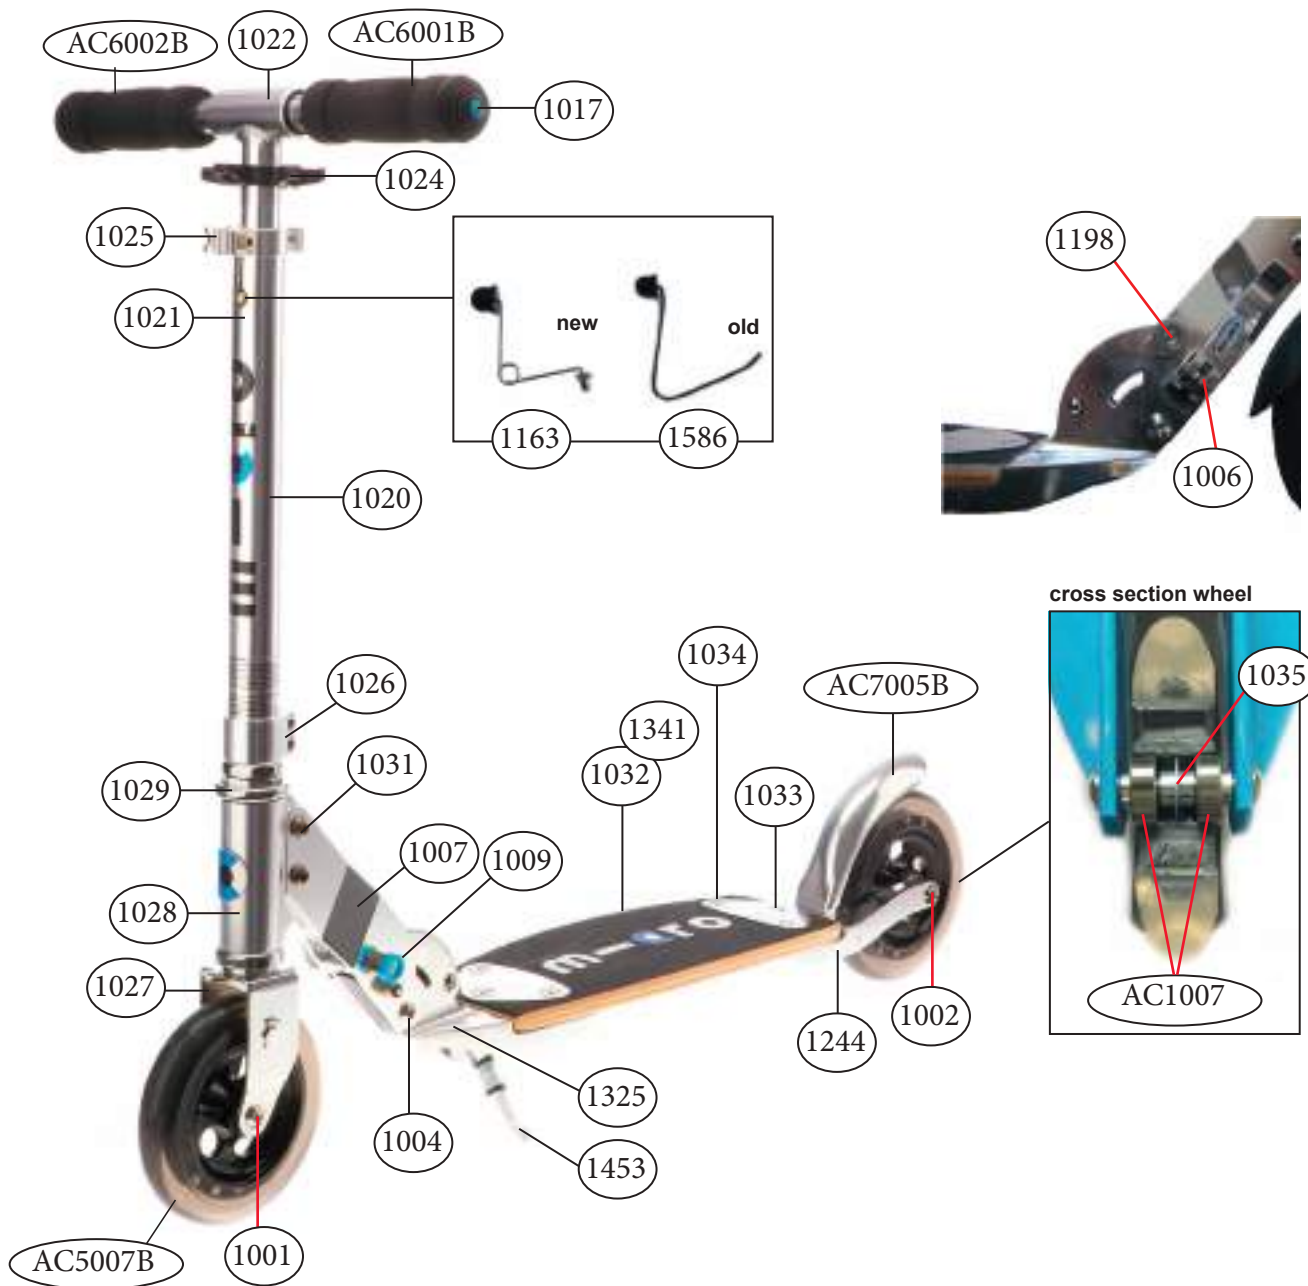

micro flex SA0010 with kickstand

article no.	article	info
AC6001B	high density foam hand grip	pair
AC6002B	complete handgrip, tube plug, shockcord	pair
1001	front axle	40 mm
1002	back axle	47 mm
1004	axle	44 mm
1006	quick release	
1007	holder plates left and right	
1009	blue push button	
1013	brake spring	
1014	brake bolt	
1017	tube plug with shockcord	pair
1020	lower t-tube	
1021	plastic linkage tube	
1022	t-tube	
1163	bolt & spring t-bar	
1024	folded handgrips holder	
1025	quick-acting clamp	
1026	lower clamp	
1027	steering fork	
1028	steering head	
1029	complete headset	
1031	bolt for holder plates	19 mm
1032	deck with griptape	
1033	board fixation plates incl. screws	set
1034	axle	
1035	spacer (inside wheel)	
1198	silver push button	
1242	brake plate	
1244	back part with brake no wheel	
1325	folding block with kickstand	
1341	griptape	
1453	kickstand	
1586	bolt & spring t-bar	
AC5007B	wheel complete blister	145 mm
AC7005B	brake complete blister	
AC1007	single bearing ABEC 5	