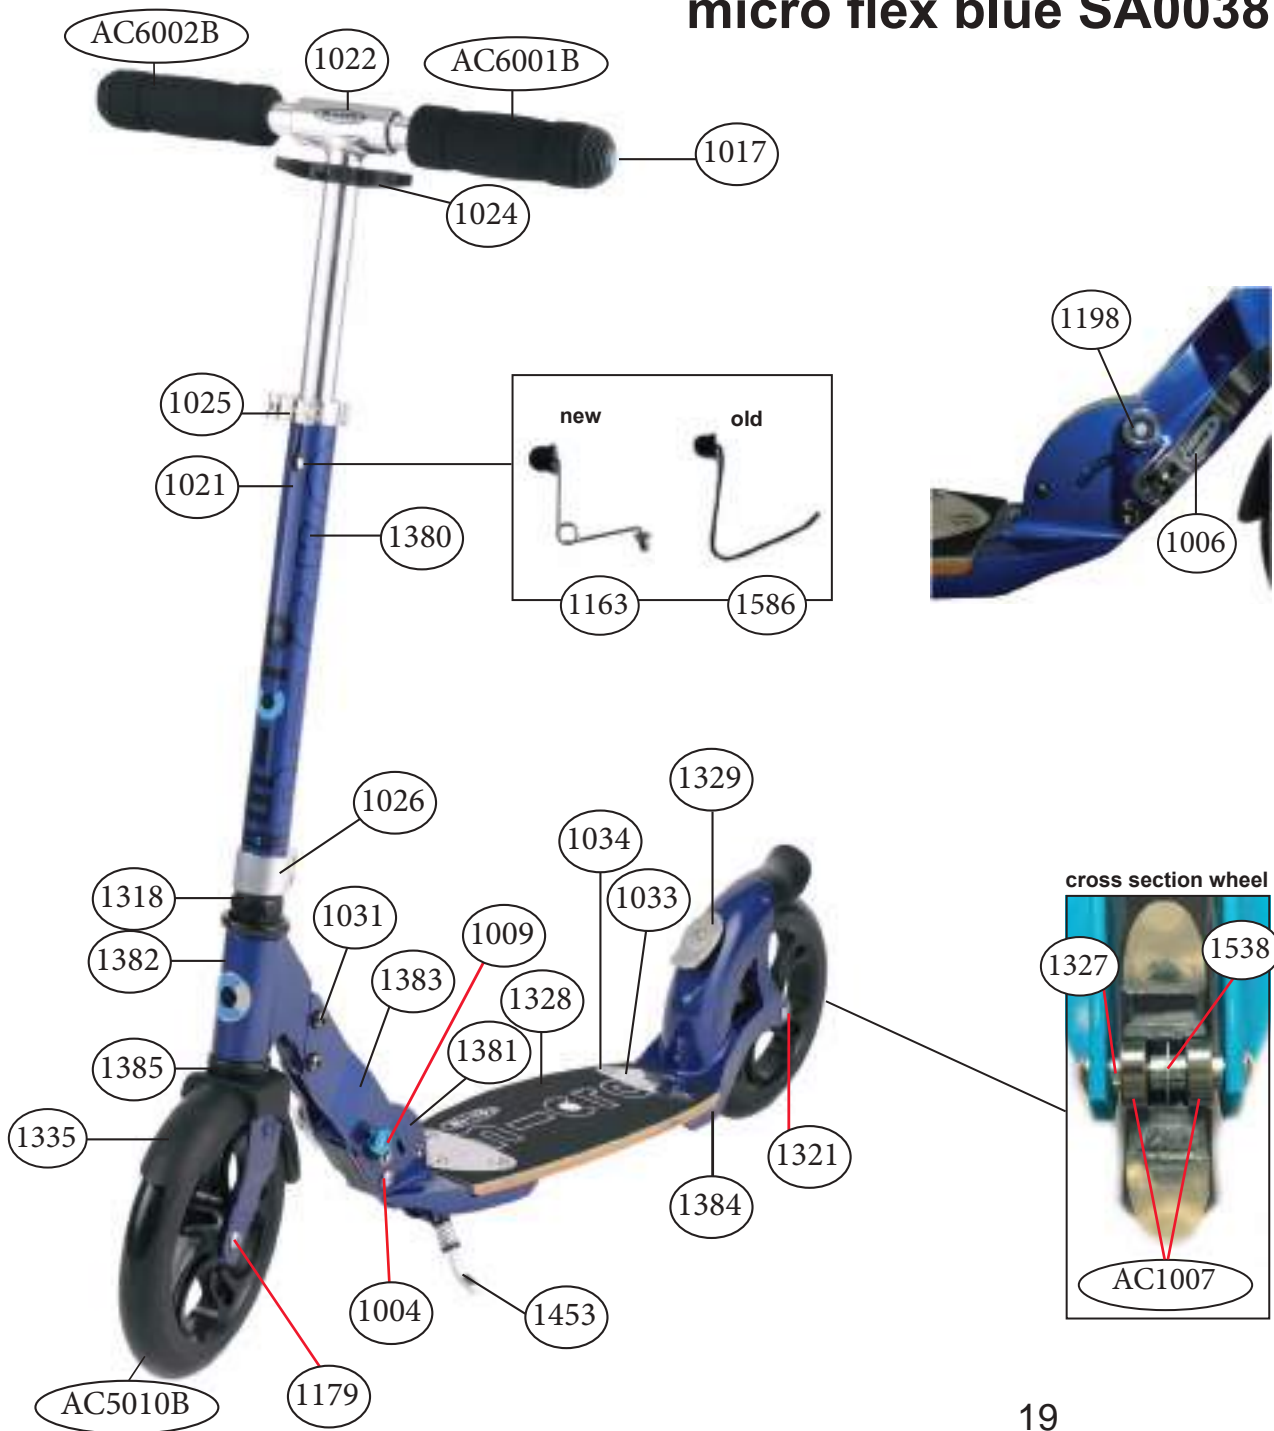

micro flex blue SA0038

article no.	article	info
AC6001B	high density foam hand grip	pair
AC6002B	complete handgrip, tube plug, shockcord	pair
1004	axle	44 mm
1006	quick release	
1009	blue push button	
1017	tube plug with shockcord	pair
1021	plastic linkage tube	
1022	t-tube	
1024	folded handgrips holder	
1025	quick-acting clamp	
1026	lower clamp	
1031	bolt for holder plates	
1033	board fixation plates incl. screws	set
1034	axle	
1163 / 1586	bolt & spring t-bar	
1179	front axle	43 mm
1198	silver push button	
1318	complete headset	
1321	back axle	55 mm
1327	spacer (outside) back wheel	
1328	deck with griptape	
1329	brake unit air flex	
1335	fender	
1341	griptape	
1380	lower t-tube	
1381	folding block with stand	
1382	steering head	
1383	holder plates left and right	
1384	back part with brake no wheel	
1385	steering fork	
1453	kickstand	
1538	spacer (inside) wheel	
AC5010B	wheel complete blister	200 mm
AC1007	single bearing ABEC 5